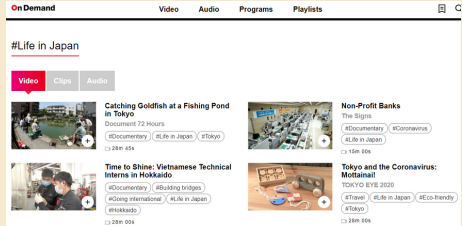

Useful Links

About where we are...

 [Aichi Now](#)
Official Site of
Tourism Aichi

 [Visit Nagoya](#)
Nagoya City Guide

 [Discover Japan](#)
Japan National Tourism Org.

 [Is Japan Cool?](#)
Discover Japan by ANA

 [Samurai Ninja](#)
Central Japan

About life and study in Japan...

 [Study in Japan](#)
JASSO Website

 [Life in Japan](#)
NHK WORLD-JAPAN
On Demand

 [Voices of ASU Students](#)
Int'l students from partner universities
who study in ASU